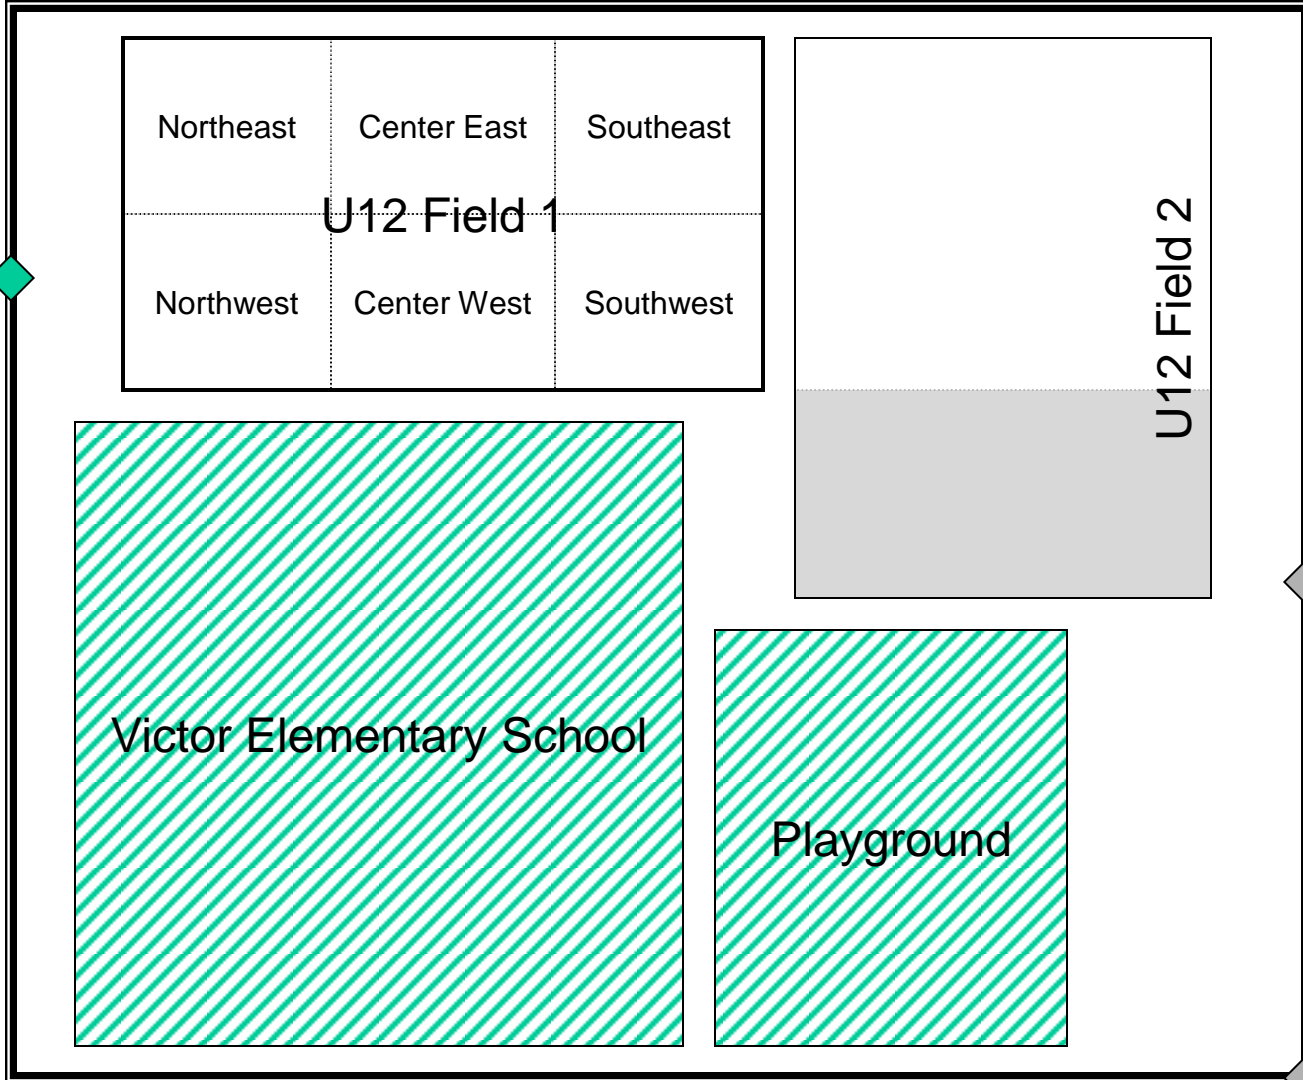

Victor Lights Schedule Fall 2011

Anza Avenue

Spencer Street

Pick-up
at Z
gate

Reynolds
Drive

rev	Field 1						Field 2	
1	North East	North West	Center East	Center West	South East	South West		
Monday								
5:00	U10G9 Heughins		U10B1 Hansen		U10G8 Engler			
6:00	U12B4 Mike Everson		U12G1 Ritch Hansen					
7:00	U14G1 Pete Schafer		U14B2 Ritch Hansen		U16B1 Danny Archambault			
Tuesday								
5:00	U10B6 Farish		U10B10 Silver		U10B12 Podegracz		U10B8 Brian Welsch	
6:00	U12B6 Bill Louie		U12B3 Jeff Melnyk		U12G6 Greg Podegracz			
7:00	U14B3 Ray Robinson							
Wednesday								
5:00	U10B9 Karl Krug	U10B7 Amir Dia	U10B2 Chaudri		U10B5 Robinson	U10G7 Brandt	U10G4 Carla Luis	
6:00	U12B8 Rick Nieraeth		U12G3 Mike Hall		U12B5 Crista Gonzalez		U12B1 Dave Kircher	
7:00	U14B5 Rick Nieraeth		U16G1 Morgan		U16G2 Graham			
Thursday								
5:00	U10G5 Tiedemann		U10G1 Markey					
6:00	U12G4 Scott Tiedemann		U12G7 Yogi Shroff		U12G2 Raffaele D'Eusebio			
7:00	U14B1 Richard Bejarano		U14G4 Heather Silver		U14B4 Raffaele D'Eusebio		U14G3 Hoffman	
Friday								
Reserved for Select Teams - Coaches TBD								
5:00	U10 Girls 1		U10 Girls 2		U10Boys 1		U10 Boys 2	
6:00	U12 Girls 1		U12 Girls 2		U12Boys 1		U12 Boys 2	
7:00	U14 Girls 1		U14 Girls 2		U14Boys 1		U14 Boys 2	

Victor Elementary School Site Map

4820 Spencer Street, Torrance, CA 90503

Z-gate

Spencer Street

Z-gate

Garnet Street

Z-gate

Victor Street